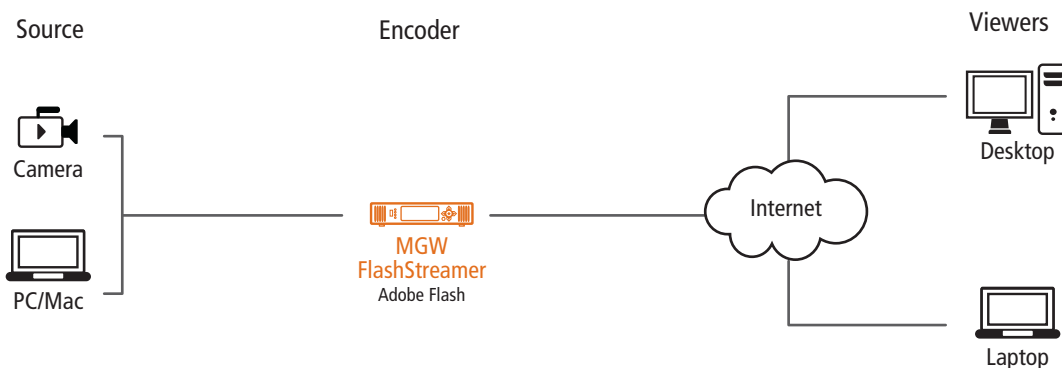

Streaming Live Events, Classes and TV Presentations

International HQ
7 Shenkar St., P.O.B 2170
Herzlia 46120, Israel
T: +972-9-9709-200
F: +972-9-9709-222

Americas HQ
625 Ellis Street
Mountain View,
CA 94043, USA
T: 1-800-451-5101
F: 1-650-965-2764