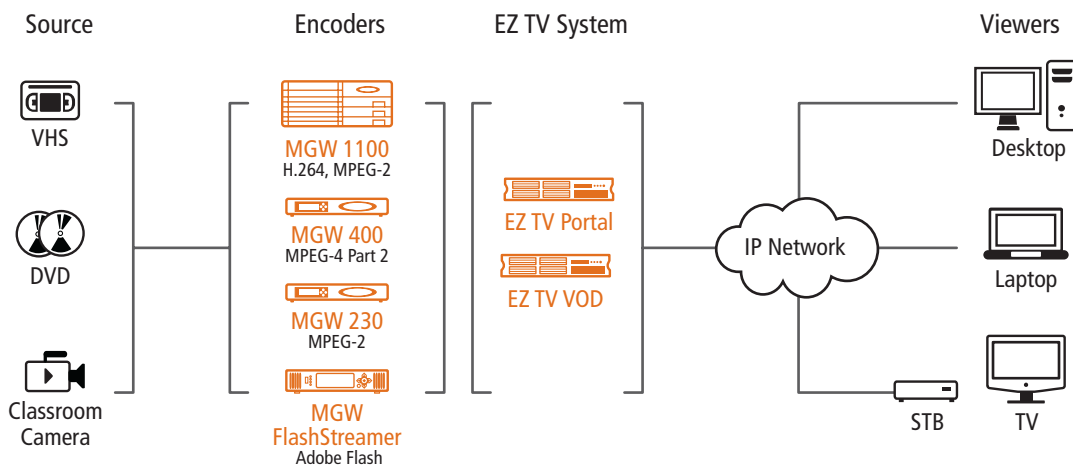

Applications

- Live and on-demand solution for primary schools, high schools and universities
- Live streaming of classes, sports and cultural events
- Distance learning from home or satellite campuses
- Distribution of off-air and cable TV to dorm rooms and recreation areas
- Encoding and recording of campus events for on-demand access
- Simultaneous viewing of video and presentations

Benefits

- Video can be played on PC and Mac computers or on TVs
- Automatic browser-based player installation and easy-to-use intuitive interface
- Group and individual access privileges controlled through Microsoft® Active Directory database
- Simultaneous viewing of multiple videos
- Distribution via local IP network and over the Internet
- Encodes TV channels to H.264 and MPEG-2 streams
- Top video quality at low bit rates
- Playlists of lectures, classes or events can be created and scheduled for broadcast

Streaming Live and On Demand Lectures and TV Channels