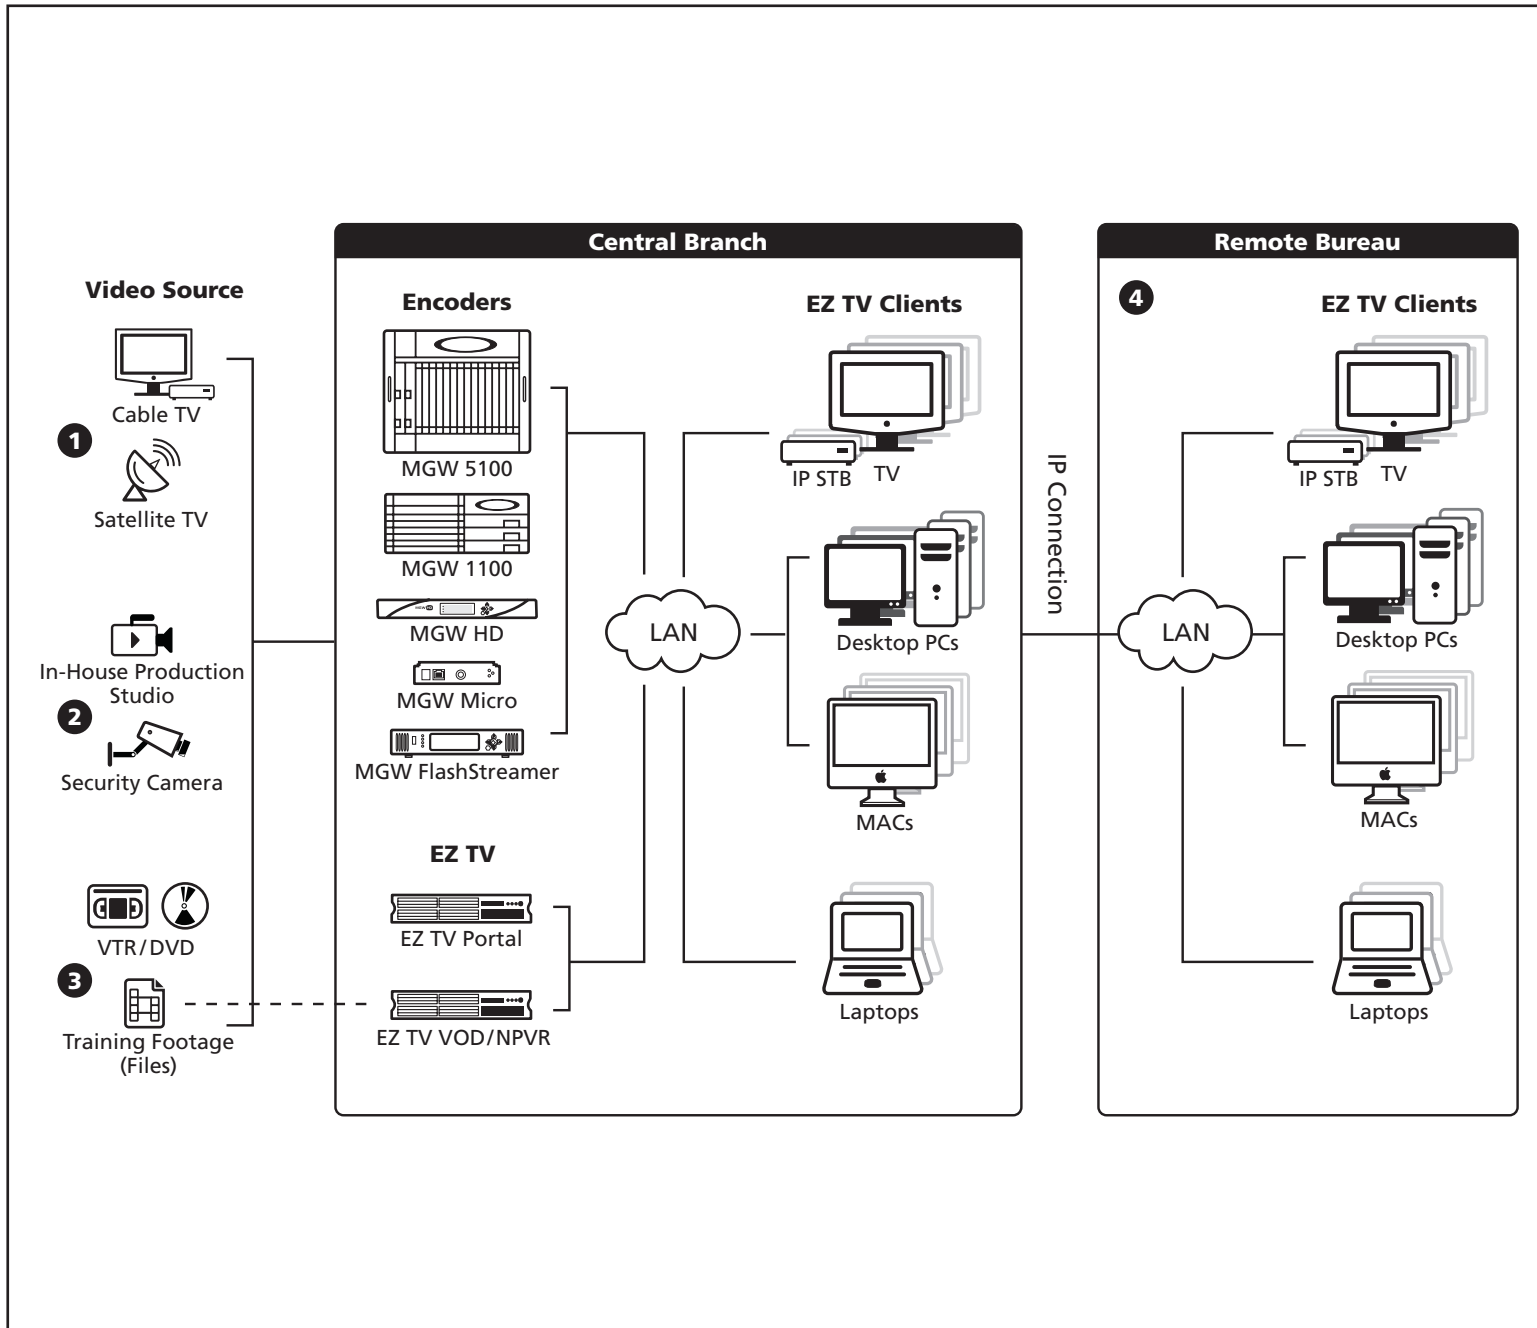

Corporate TV and Training Video Solutions

Legend:

- 1 Stream SD and HD cable and satellite TV channels to PCs and TVs throughout your corporate headquarters and regional offices.
- 2 Encode and distribute locally produced live content in high quality h.264, from executive announcements through company meetings and events to live training, to every employee around the office. Enhance your work processes by recording live events for future reference.
- 3 Make all of your archival training footage available anywhere and at any time on-demand and at scheduled intervals.
- 4 Share all of your video content between your corporate headquarters and every regional office over a dedicated IP connection or the Internet.